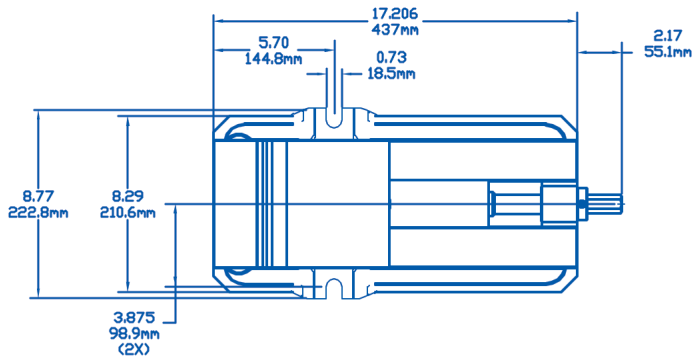

**LIST PRICE:
\$485.00**

**9 INCH
OPENING!**

Features:

- Up to 8,200 lbs. of clamping force
- Bed height matched to size 2.875" (73.025mm) +/- 0.0005"
- Repeatability within 0.001"
- Hardened vise bed and jaw plates.
- Outside rail edges of the body are machined.
- Sealed bearing system reduces clamping pressure and increases bearing life.
- Stationary jaw has machined keyway for alignment of the vise and includes alignment rail for quick setups.
- Footprint and distance from keyway to stationary jaw same as major competitor.

HIGH QUALITY WITHOUT THE HIGH PRICE!

Contact us today for more information

800-543-4071 www.te-co.com

109 Quinter Farm Road Union, OH 45322

PWS-6900 6" Single Station Vice

SPECIFICATIONS

TOP VIEW

JAW PLATE POSITION

SIDE VIEW

FRONT VIEW

Contact us today for more information

800-543-4071 www.te-co.com

109 Quinter Farm Road Union, OH 45322

NEW PWS-8110
8" Single Station Vice
also available!