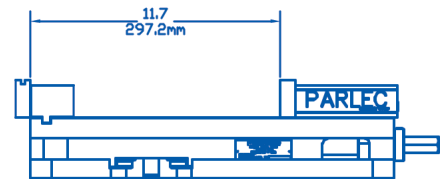

**LIST PRICE:
\$485.00**

**9 INCH
OPENING!**

Features:

- Up to 8,200 lbs. of clamping force
- Bed height matched to size 2.875" (73.025mm) +/- 0.0005"
- Repeatability within 0.001"
- Hardened vise bed and jaw plates.
- Outside rail edges of the body are machined.
- Sealed bearing system reduces clamping pressure and increases bearing life.
- Stationary jaw has machined keyway for alignment of the vise and includes alignment rail for quick setups.
- Footprint and distance from keyway to stationary jaw same as major competitor.

HIGH QUALITY WITHOUT THE HIGH PRICE!

Contact us today for more information

800-543-4071 www.te-co.com

109 Quinter Farm Road Union, OH 45322

PWS-6900 6" Single Station Vice

SPECIFICATIONS

TOP VIEW

JAW PLATE POSITION