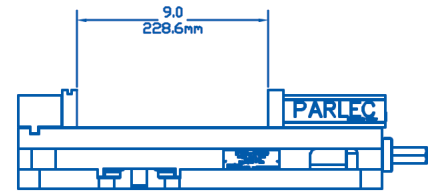

**LIST PRICE:
\$485.00**

**9 INCH
OPENING!**

Features:

- Up to 8,200 lbs. of clamping force
- Bed height matched to size 2.875" (73.025mm) +/- 0.0005"
- Repeatability within 0.001"
- Hardened vise bed and jaw plates.
- Outside rail edges of the body are machined.
- Sealed bearing system reduces clamping pressure and increases bearing life.
- Stationary jaw has machined keyway for alignment of the vise and includes alignment rail for quick setups.
- Footprint and distance from keyway to stationary jaw same as major competitor.

HIGH QUALITY WITHOUT THE HIGH PRICE!

Contact us today for more information

800-543-4071 www.te-co.com

109 Quinter Farm Road Union, OH 45322

PWS-6900 6" Single Station Vice

SPECIFICATIONS

TOP VIEW

JAW PLATE POSITION