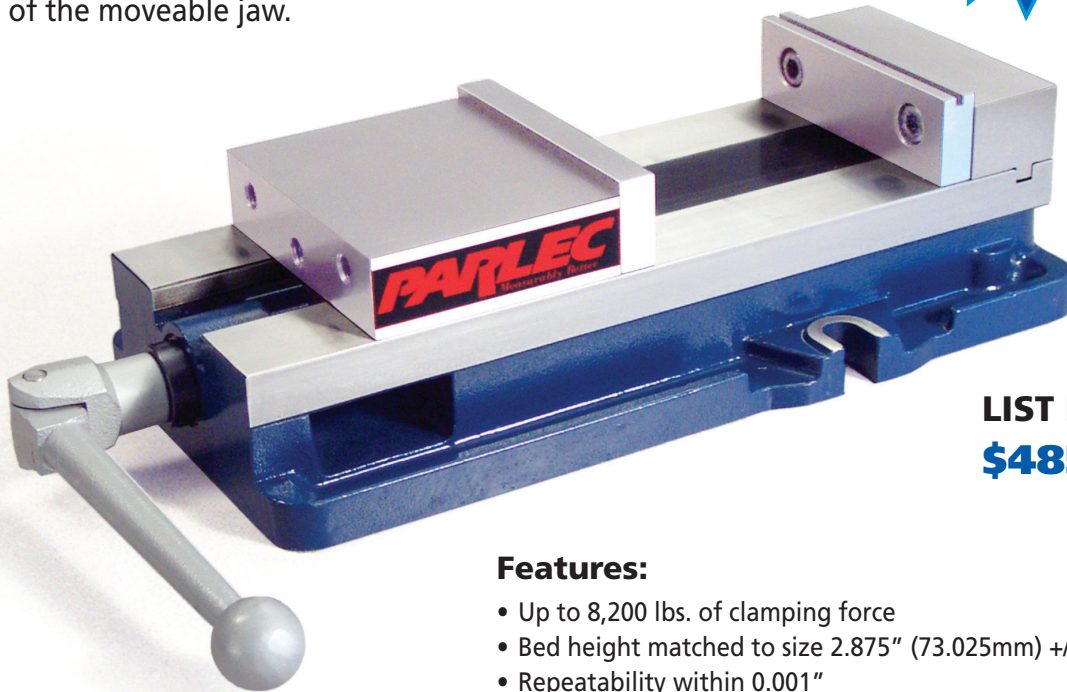

NEW 6" Single Station Parlec Vise by TE-CO

Priced 15-20% less than comparable models, the PWS-6900 has it all.

Featuring the largest opening in its class of **nine inches** and a **more robust main screw** that can handle higher torque loads and transmit higher clamping pressure. The angled slide and locking jaw design prevents lifting of the moveable jaw.

**LIST PRICE:
\$485.00**

**9 INCH
OPENING!**

Features:

- Up to 8,200 lbs. of clamping force
- Bed height matched to size 2.875" (73.025mm) +/- 0.0005"
- Repeatability within 0.001"
- Hardened vise bed and jaw plates.
- Outside rail edges of the body are machined.
- Sealed bearing system reduces clamping pressure and increases bearing life.
- Stationary jaw has machined keyway for alignment of the vise and includes alignment rail for quick setups.
- Footprint and distance from keyway to stationary jaw same as major competitor.

HIGH QUALITY WITHOUT THE HIGH PRICE!

Contact us today for more information

800-543-4071 www.te-co.com

109 Quinter Farm Road Union, OH 45322

PWS-6900 6" Single Station Vice

SPECIFICATIONS

TOP VIEW

JAW PLATE POSITION

SIDE VIEW

FRONT VIEW

Contact us today for more information

800-543-4071 www.te-co.com

109 Quinter Farm Road Union, OH 45322

NEW PWS-8110
8" Single Station Vice
also available!