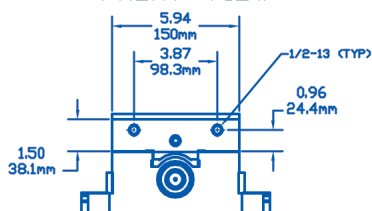

PWS-6900 6" Single Station Vice

SPECIFICATIONS

JAW PLATE POSITION

FRONT VIEW

Contact us today for more information

800-543-4071 www.te-co.com

109 Quinter Farm Road Union, OH 45322

NEW PWS-8110
8" Single Station Vice
also available!