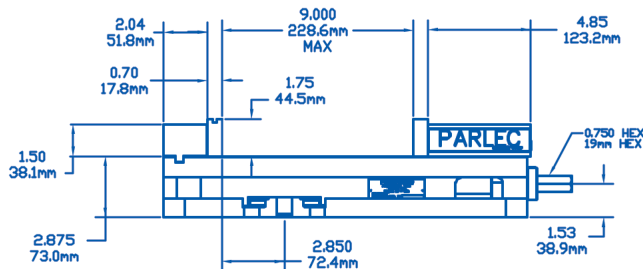

PWS-6900 6" Single Station Vice

SPECIFICATIONS

JAW PLATE POSITION

SIDE VIEW

Contact us today for more information

800-543-4071 www.te-co.com

109 Quinter Farm Road Union, OH 45322

NEW PWS-8110
8" Single Station Vice
also available!