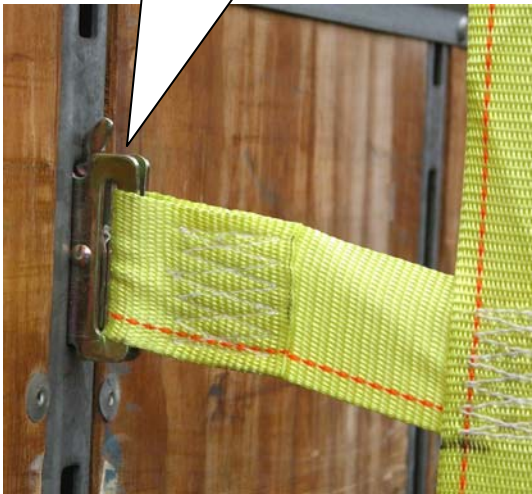

E-Track Cargo Net

Prevent your cargo from shifting during transit. The new Lift-All E-Track Cargo Net easily attaches to the E-Track rails inside your trailer or van.

Features:

- Spring loaded E-Track fittings easily snap into track
- Strong, rugged polyester logistic strap webbing
- Quick and easy adjusting cam buckle
- Blue top strap simplifies installation
- Can be used across or on same side of trailer
- Overall Length – 11 ft., Height – 40 in.
- Working Load Limit – 1,600 lbs.

Benefits:

- Saves Time – Easy to install
- Saves Money – Tighten straps around loads to protect them from shifting and damage
- Improves safety – more secure than standard E-Track straps

Quick action Cam Buckles save time and hold securely

Spring loaded E-Track fittings make connections easy

Long tail straps make net more versatile and useful

Order Part # ENET37

800-909-1964
www.lift-all.com